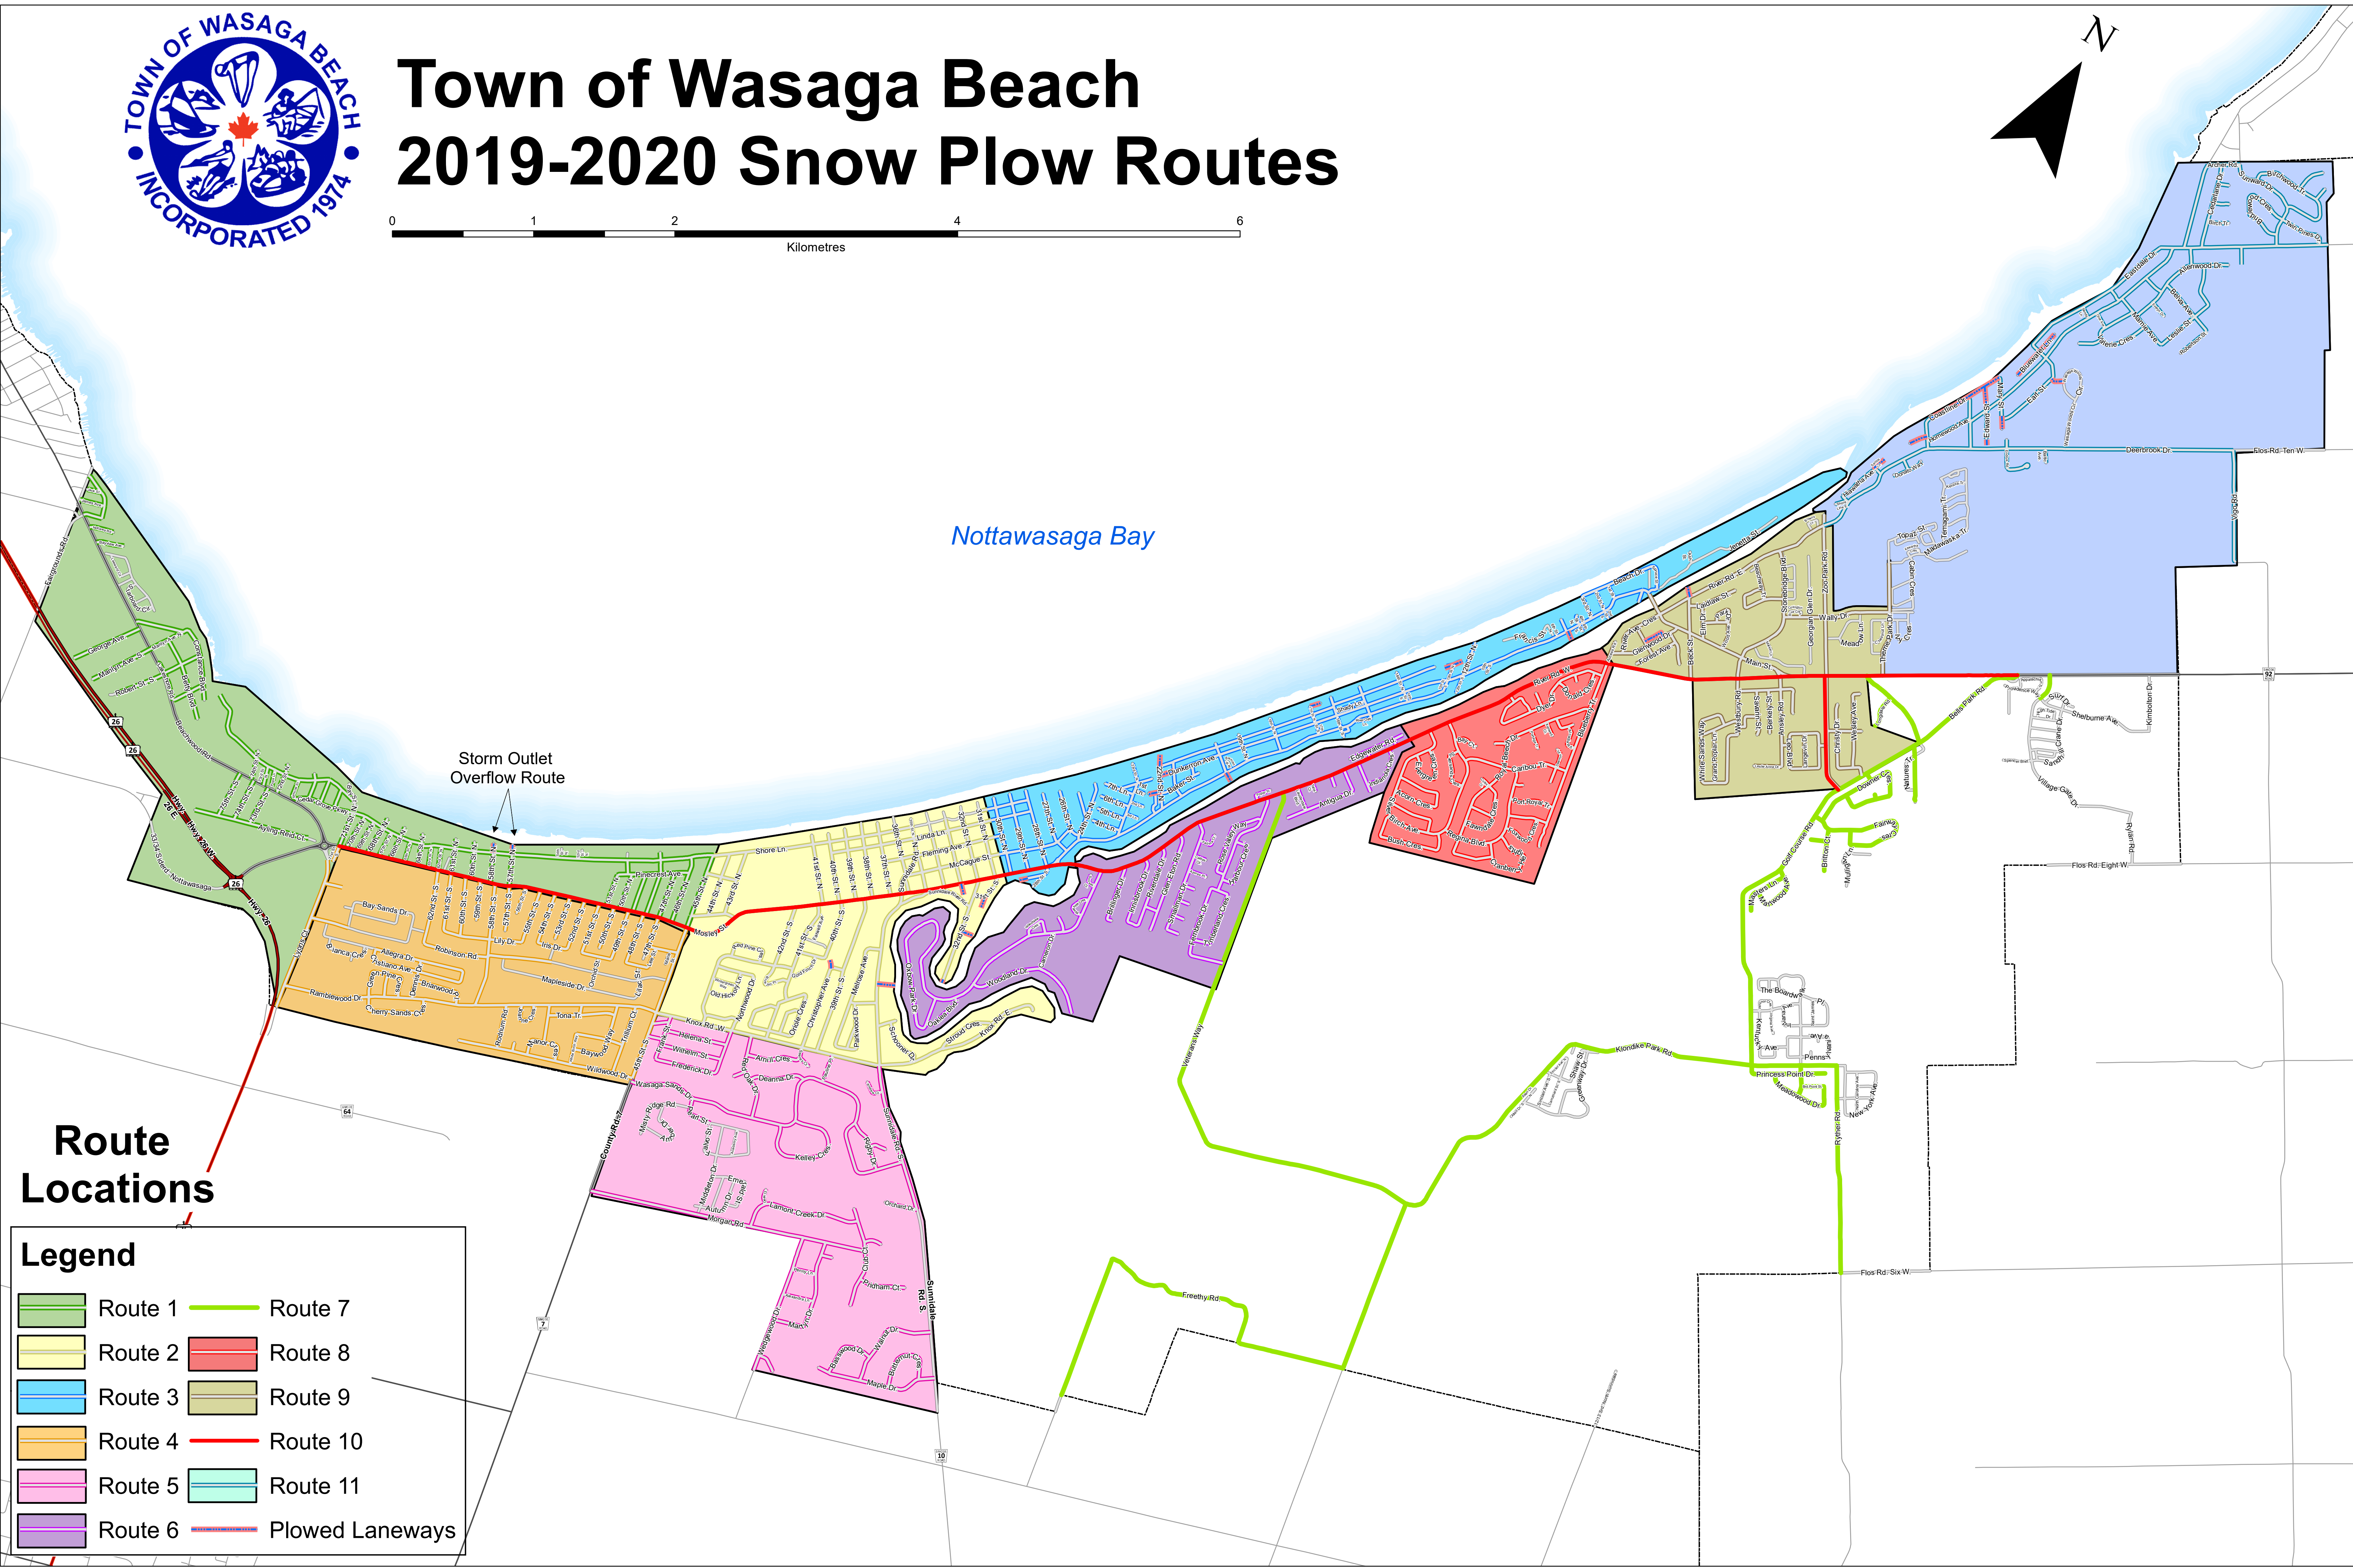

# Town of Wasaga Beach 2019-2020 Snow Plow Routes

## Route Locations

### Legend

- |         |                 |
|---------|-----------------|
| Route 1 | Route 7         |
| Route 2 | Route 8         |
| Route 3 | Route 9         |
| Route 4 | Route 10        |
| Route 5 | Route 11        |
| Route 6 | Plowed Laneways |